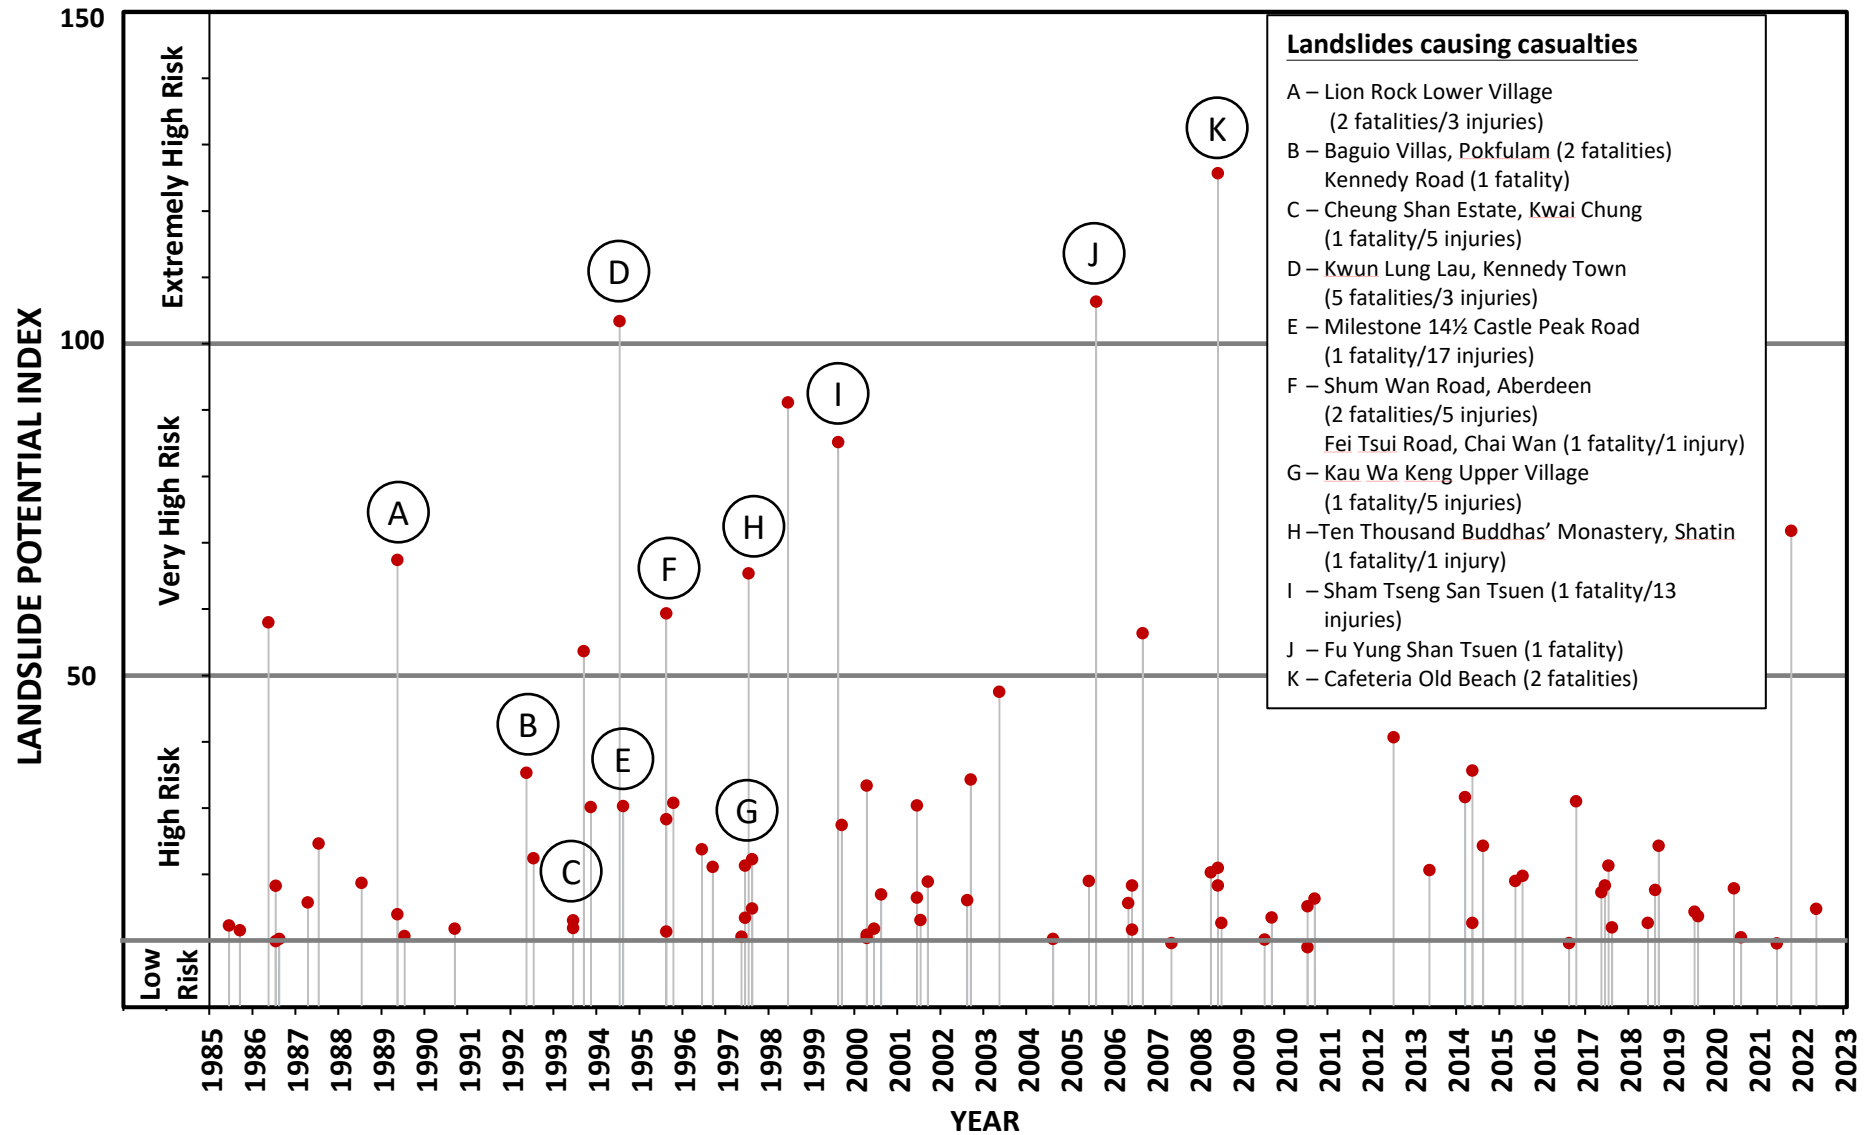

Landslide Potential Index of every rainstorm that prompted Landslip Warning since 1985

Note: Each red dot represents a rainstorm that prompted Landslip Warning