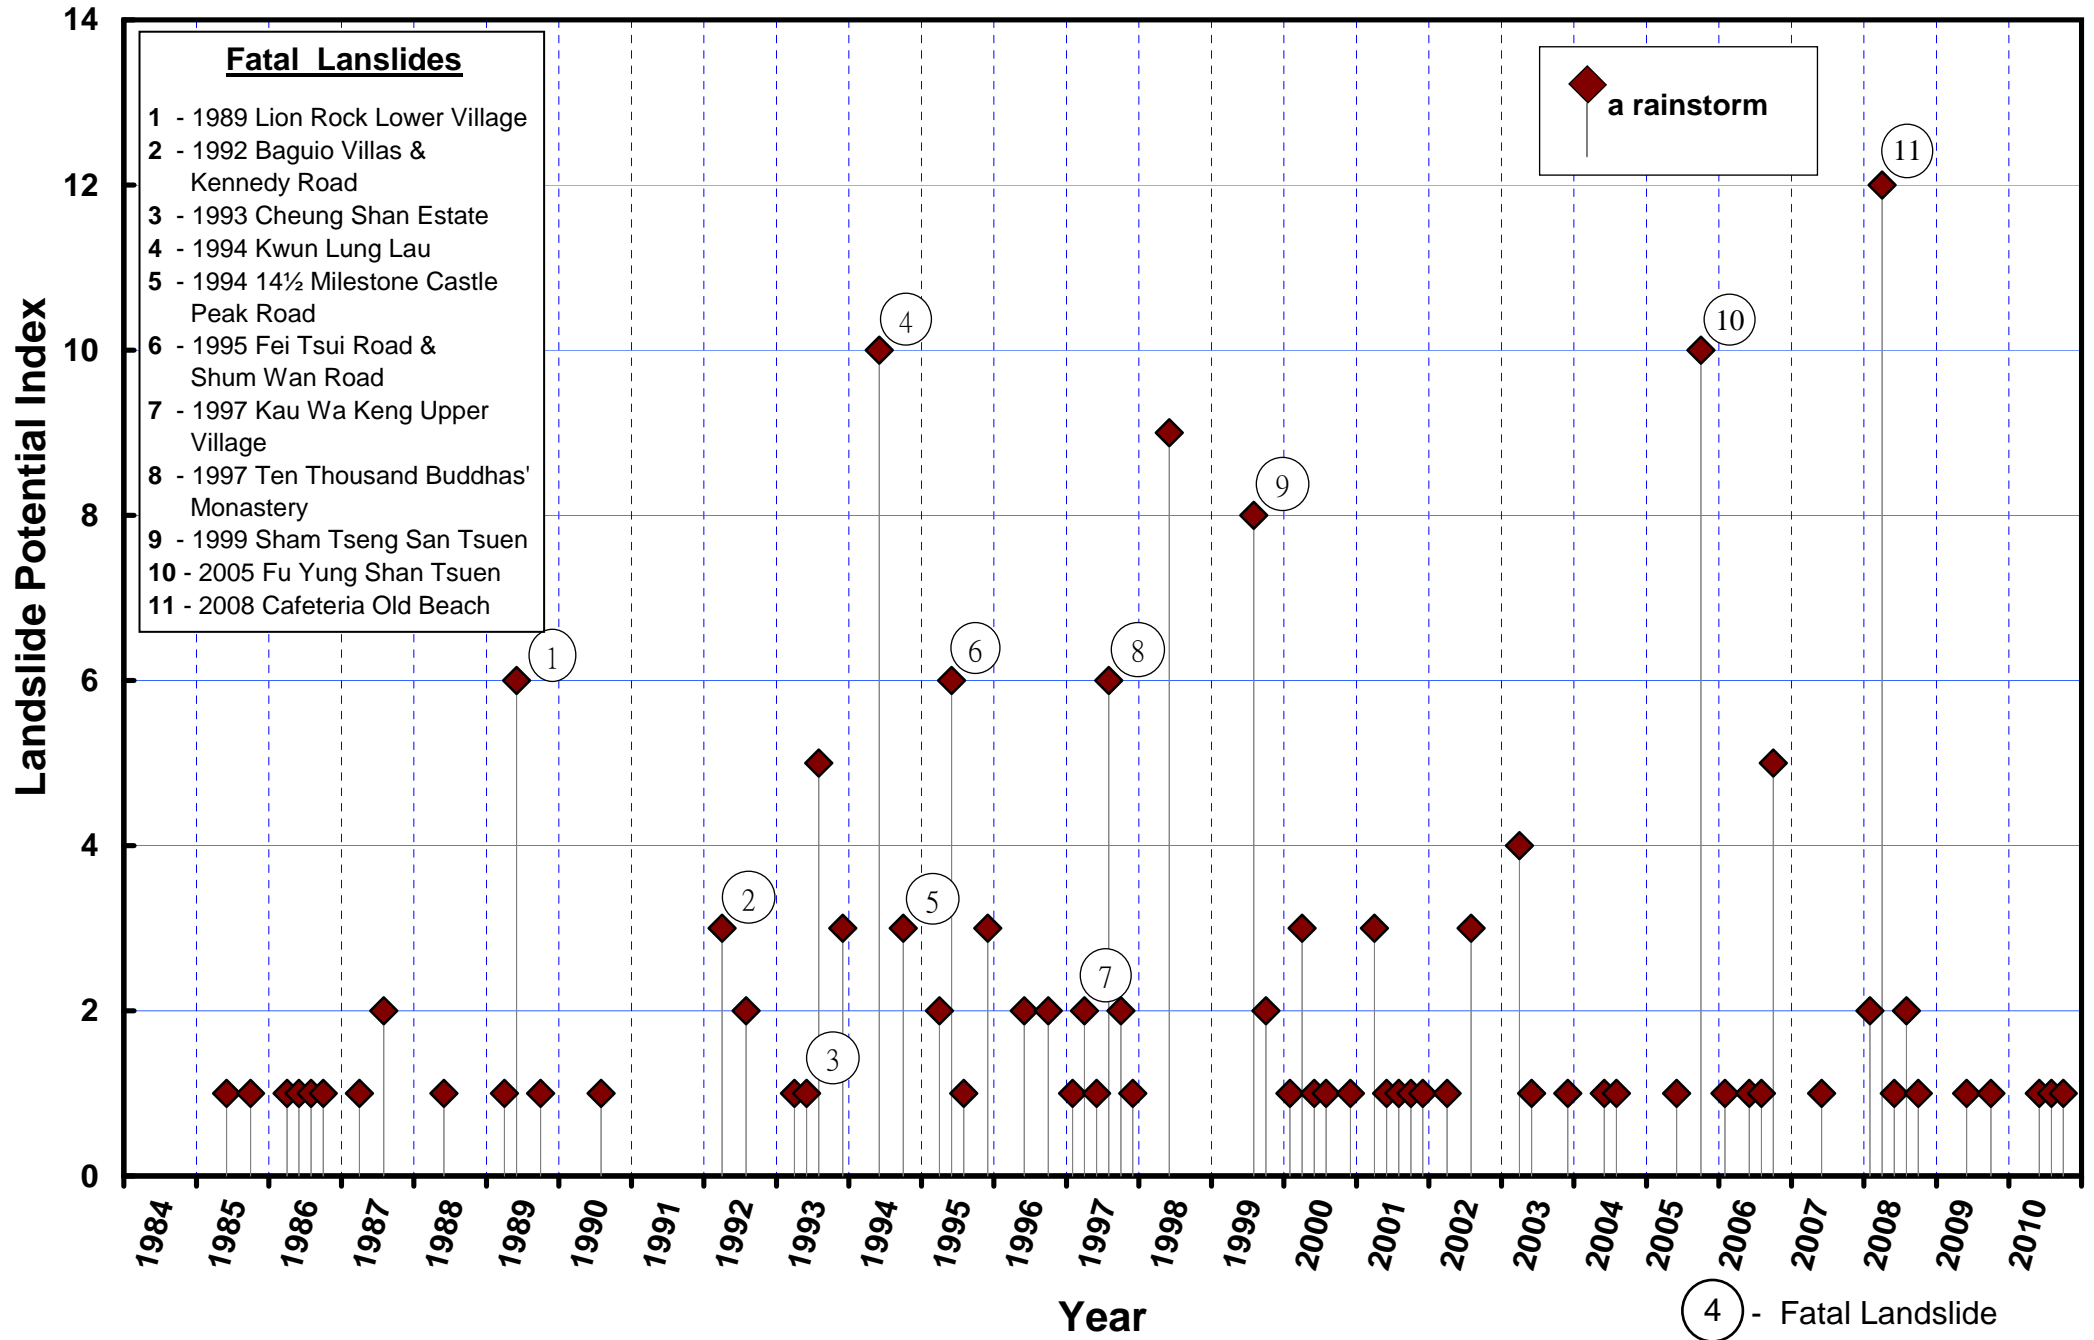

Chart Showing Rainstorms since 1984 that Resulted in the Issue of Landslip Warning

4 - Fatal Landslide